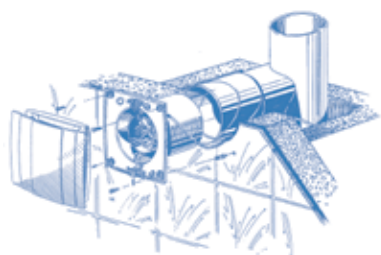

Timer

- Turn-off delay adjustable from 2 to 30 min

Humidity sensor

- Humidity setpoint adjustable from 60 % up to 90 %.
- Turn-off delay adjustable from 2 to 30 min

■ Features

- Wall and ceiling mounting
- Blauberg Quatro Bivolt series models are equipped with specially designed motors compatible with both 127 V and 220 V power mains
- Easy maintenance
- Continuous operation
- Backdraft damper
- Ball bearing motor
- Available in metallic (Quatro Platinum), aluminium (Quatro Hi-Tech), chrome (Quatro Chrome) and gold (Quatro Gold) decorations
- 5 year warranty

Model	Pull-cord switch	Turn-off delay timer	Humidity sensor
Quatro 100			
100 S	●		
100 T		●	
100 ST	●	●	
100 H		●	●
100 SH	●	●	●
Quatro 125			
125 S	●		
125 T		●	
125 ST	●	●	
125 H		●	●
125 SH	●	●	●
Quatro 150			
150 S	●		
150 T		●	
150 ST	●	●	
150 H		●	●
150 SH	●	●	●